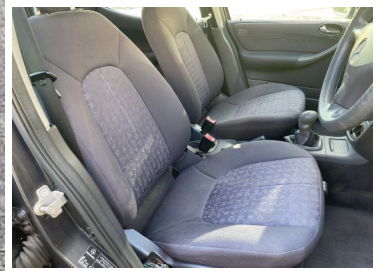

## £1,250

**Engine:** Petrol  
**Body:** Hatchback  
**Gearbox:** Manual  
**Capacity:** 1397cc  
**Colour:** Grey  
**Mileage:** 76,000  
**CO<sup>2</sup>:** 170g/km  
**MPG:** 40.0mpg  
**Top Speed:** 106mph  
**BHP:** 82bhp  
**Insurance Grp:** 11E