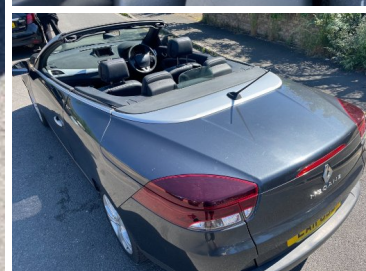

2011(11) Renault Megane DYNAMIQUE TOMTOM VVT 2-
Doo...

£3,000

Engine: Petrol
Body: Convertible
Gearbox: 6-Speed
Capacity: 1598cc
Colour: Grey
Mileage: 96,500
CO²: 175g/km
MPG: 37.2mpg
Top Speed: 118mph
BHP: 110bhp
Insurance Grp: 16E

R C Woods Car Sales

Solway House
St Pauls Garage
Hounslow
Middlesex, TW4 7DH

PART SERVICE HISTORY

ALARM
CRUISE CONTROL
RAIN SENSOR

Long mot - May 2022 - no advisories - factory colour Sat Nav - keyless start - keyless entry - good tyres on clean alloy wheels, part service history & cambelt has been changed - brakes have recently been replaced.