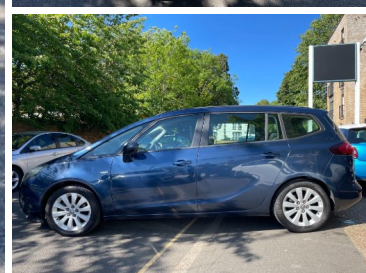

2012(62) Vauxhall Zafira Tourer EXCLUSIV CDTI ECOF...

£4,500

Engine: Diesel
Body: MPV
Gearbox: 6-Speed
Capacity: 1956cc
Colour: Blue
Mileage: 95,100
CO²: 119g/km
MPG: 62.8mpg
Top Speed: 120mph
BHP: 128bhp
Insurance Grp: 15A

R C Woods Car Sales

Solway House
St Pauls Garage
Hounslow
Middlesex, TW4 7DH

CRUISE CONTROL
FRONT AND REAR PARKING
DISTANCE SENSORS
START/STOP SYSTEM
TINTED GLASS

Just arrived , diesel 7 seater with a tow bar Bluetooth and factory NAV ,comes with pre sale service, warranty and long MOT